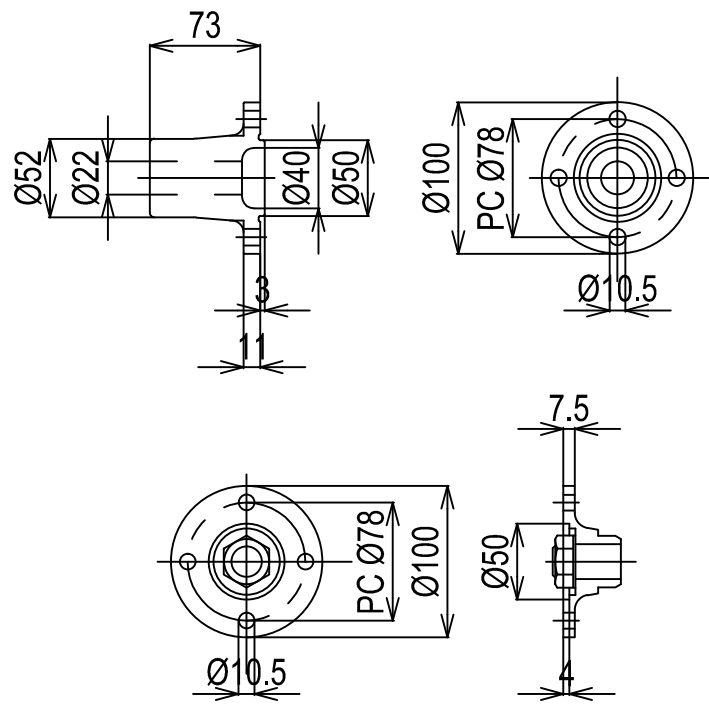

### DETAIL OF COUPLING

### DETAIL OF FRONT PTO

Series: JH	Engine: 3JH30AxKM35P1	Release: R2011-1
Scale: 1:10 (1:5)	Date: 01-01-2011	Dimensions: mm