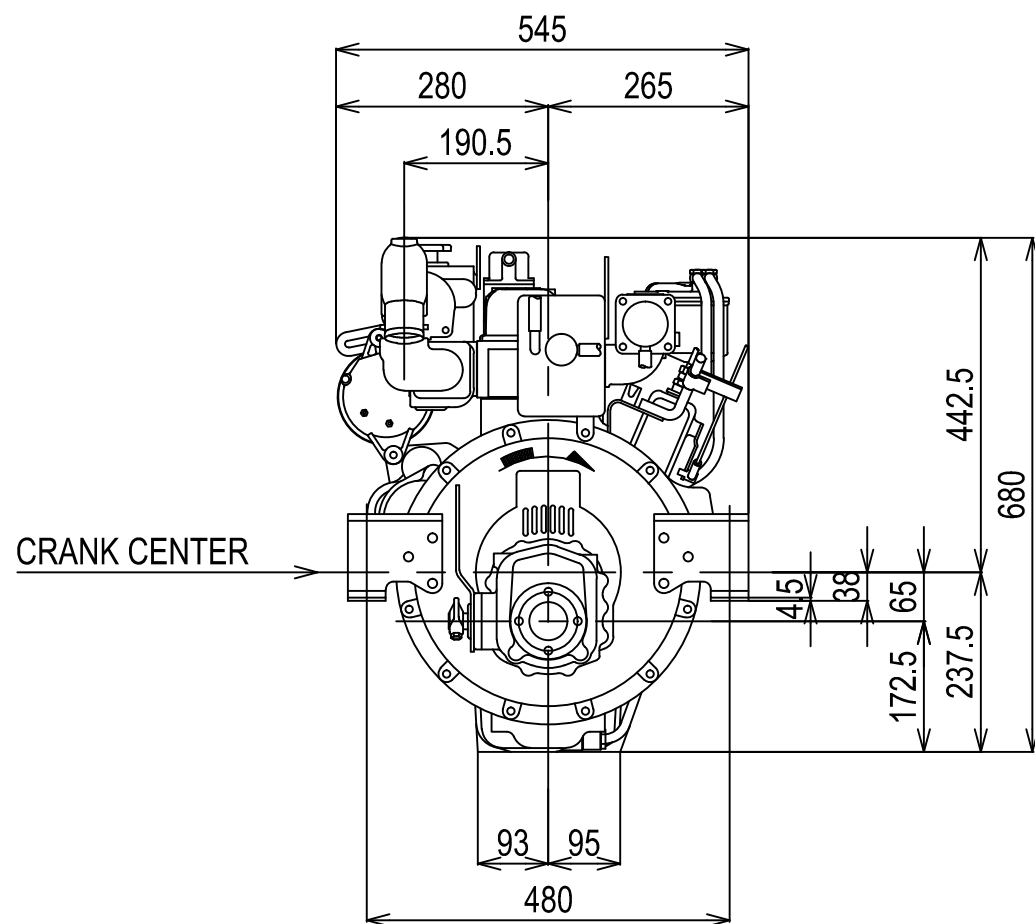

### DETAIL OF COUPLING

### DETAIL OF FRONT PTO

Series: JH	Engine: 3JH30AxKM35P1	Release: R2011-1
Scale: 1:10 (1:5)	Date: 01-01-2011	Dimensions: mm