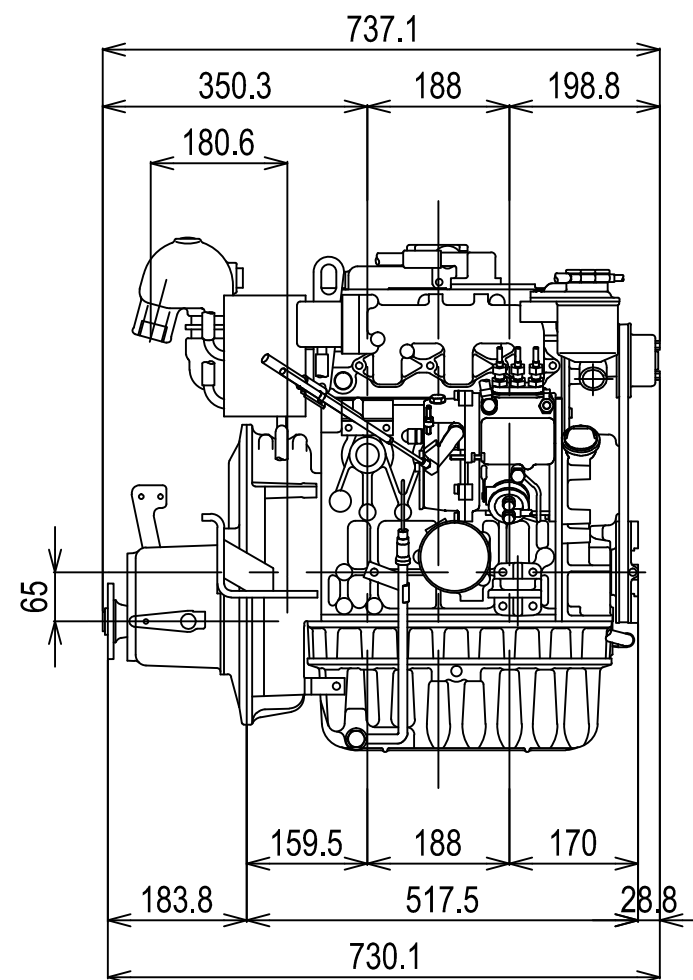

### DETAIL OF COUPLING

### DETAIL OF FRONT PTO

Series: JH	Engine: 3JH30AxKM35P1	Release: R2011-1
Scale: 1:10 (1:5)	Date: 01-01-2011	Dimensions: mm