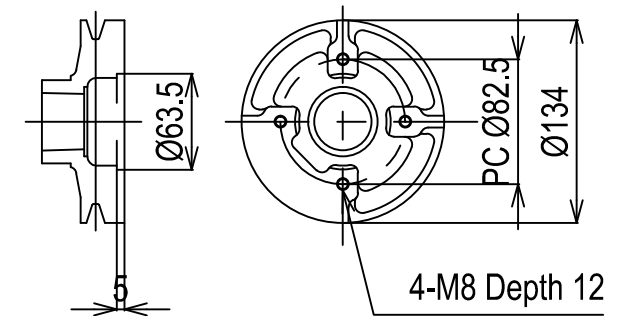

### DETAIL OF COUPLING

### DETAIL OF FRONT PTO

Series: JH	Engine: 3JH30AxKM35P1	Release: R2011-1
Scale: 1:10 (1:5)	Date: 01-01-2011	Dimensions: mm