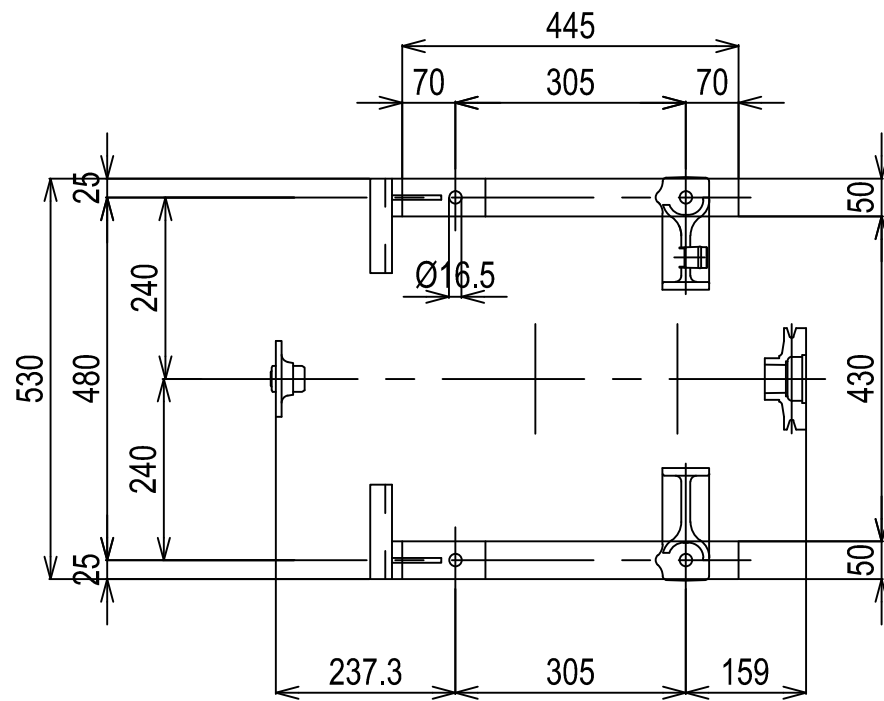

### DETAIL OF COUPLING

### DETAIL OF FRONT PTO

Series: JH	Engine: 3JH30AxKM35P1	Release: R2011-1
Scale: 1:10 (1:5)	Date: 01-01-2011	Dimensions: mm